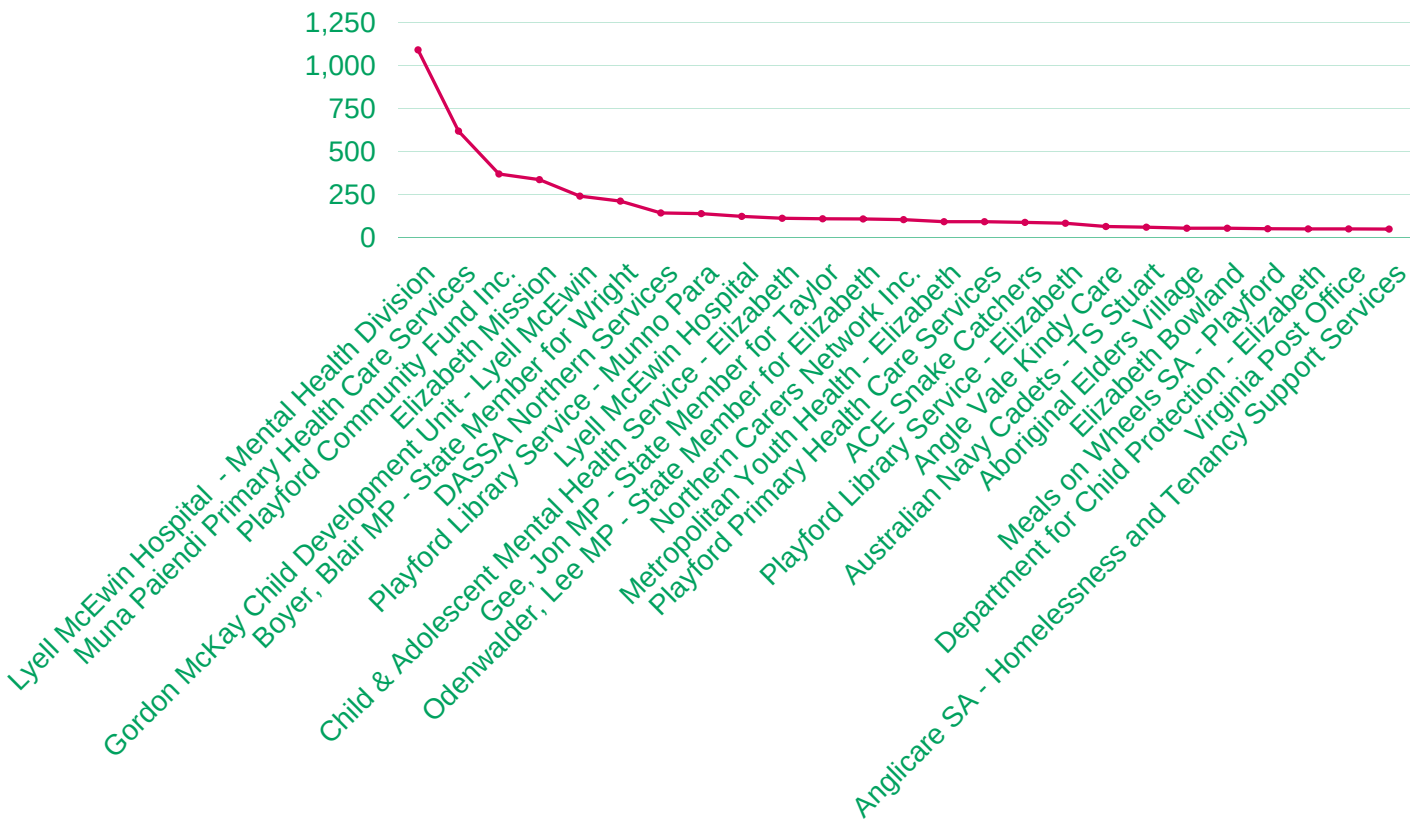

## WHAT ARE OUR COMMUNITY NEEDS?

**6868 SESSIONS**

**1 JULY 2019 - 30 JUNE 2020**

### TOP 25 LANDING PAGES: