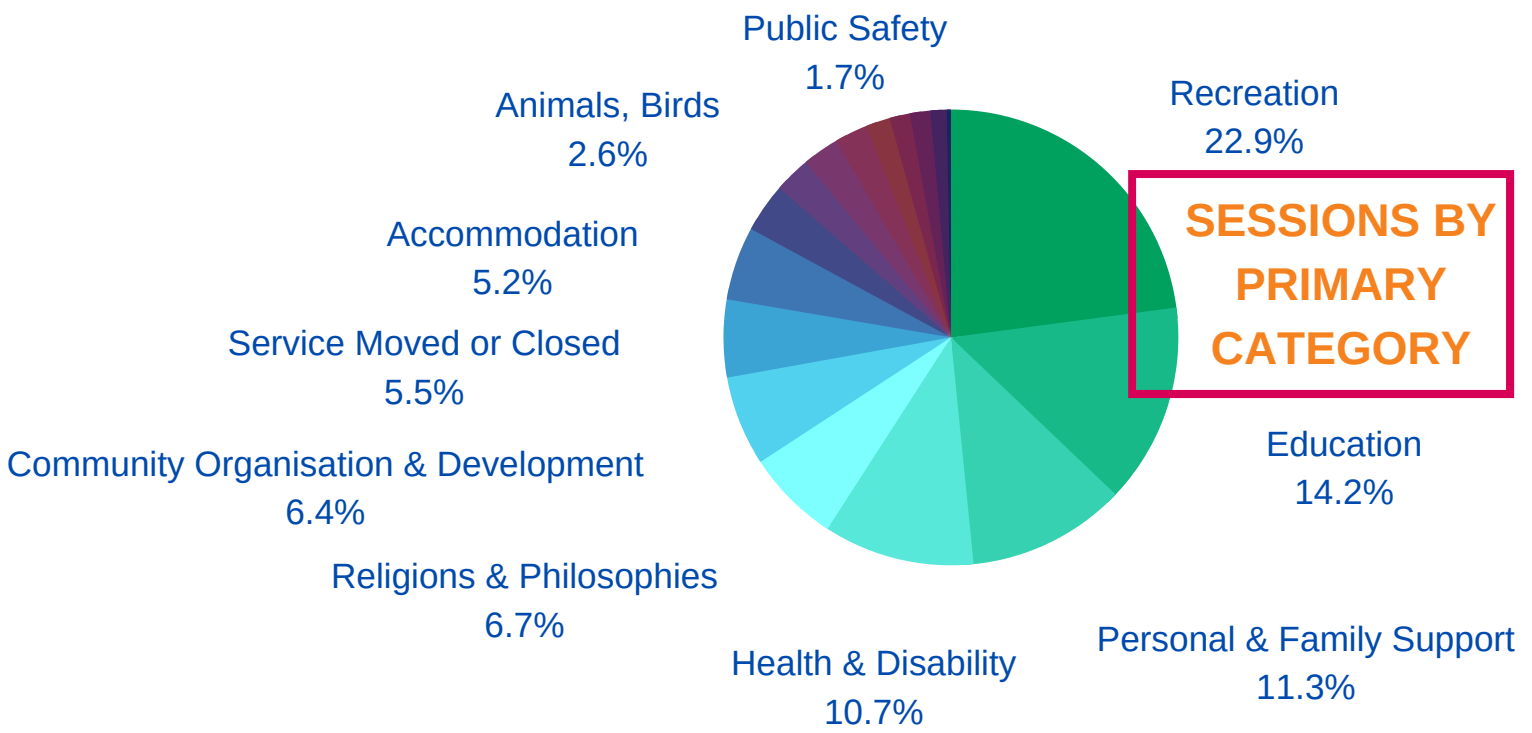

## WHAT ARE OUR COMMUNITY NEEDS?

**6868 SESSIONS**

**1 JULY 2019 - 30 JUNE 2020**

### TOP 25 LANDING PAGES: